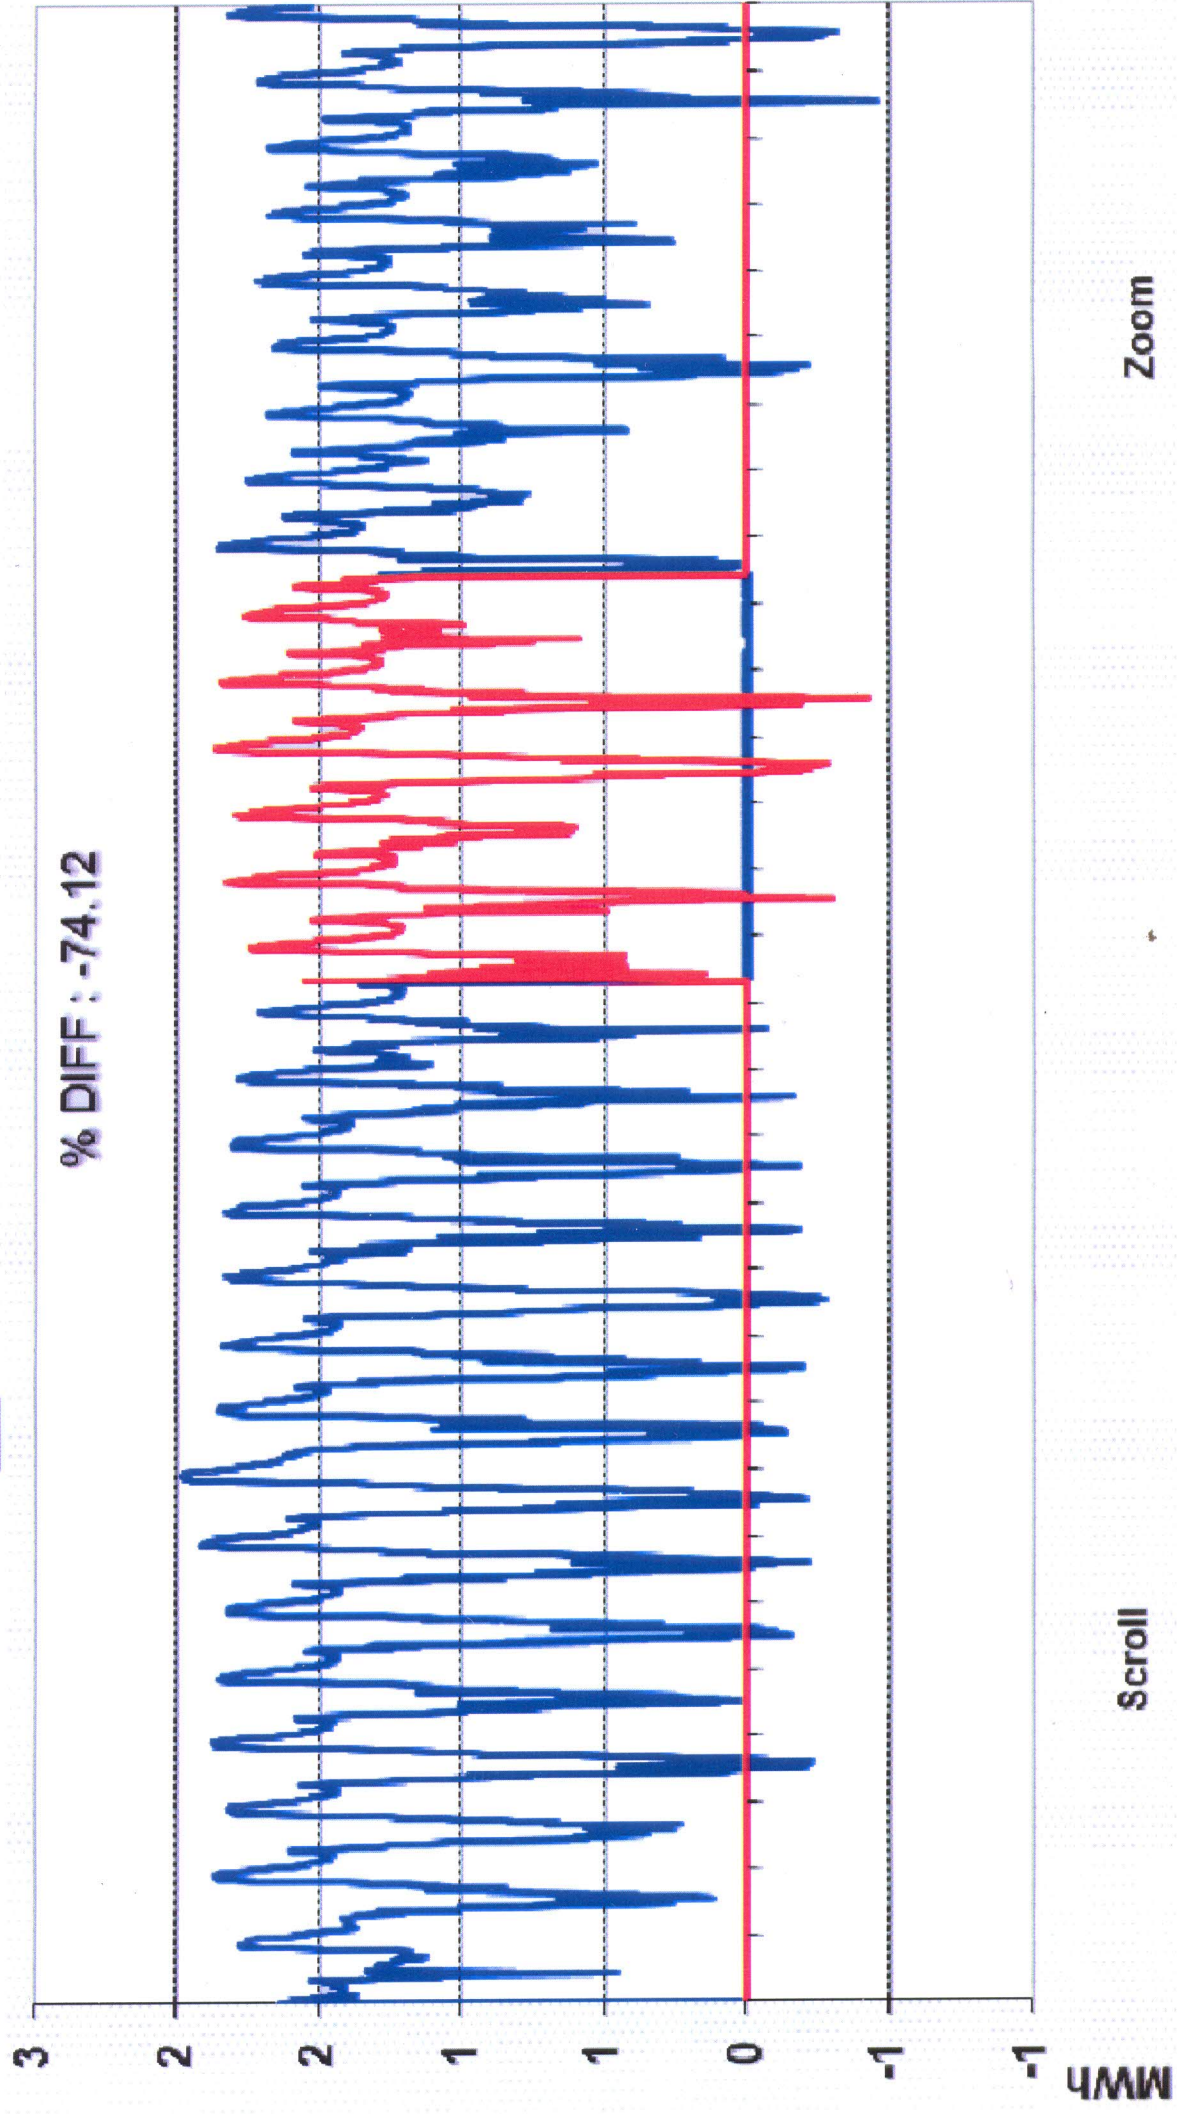

SEM vs SCADA PLOT FOR Dhokadwa Diu (MWh)

For Dated 1-7-2017 to 30-7-2017

SEM SCADA

Dhokadwa Diu

Scroll

Zoom