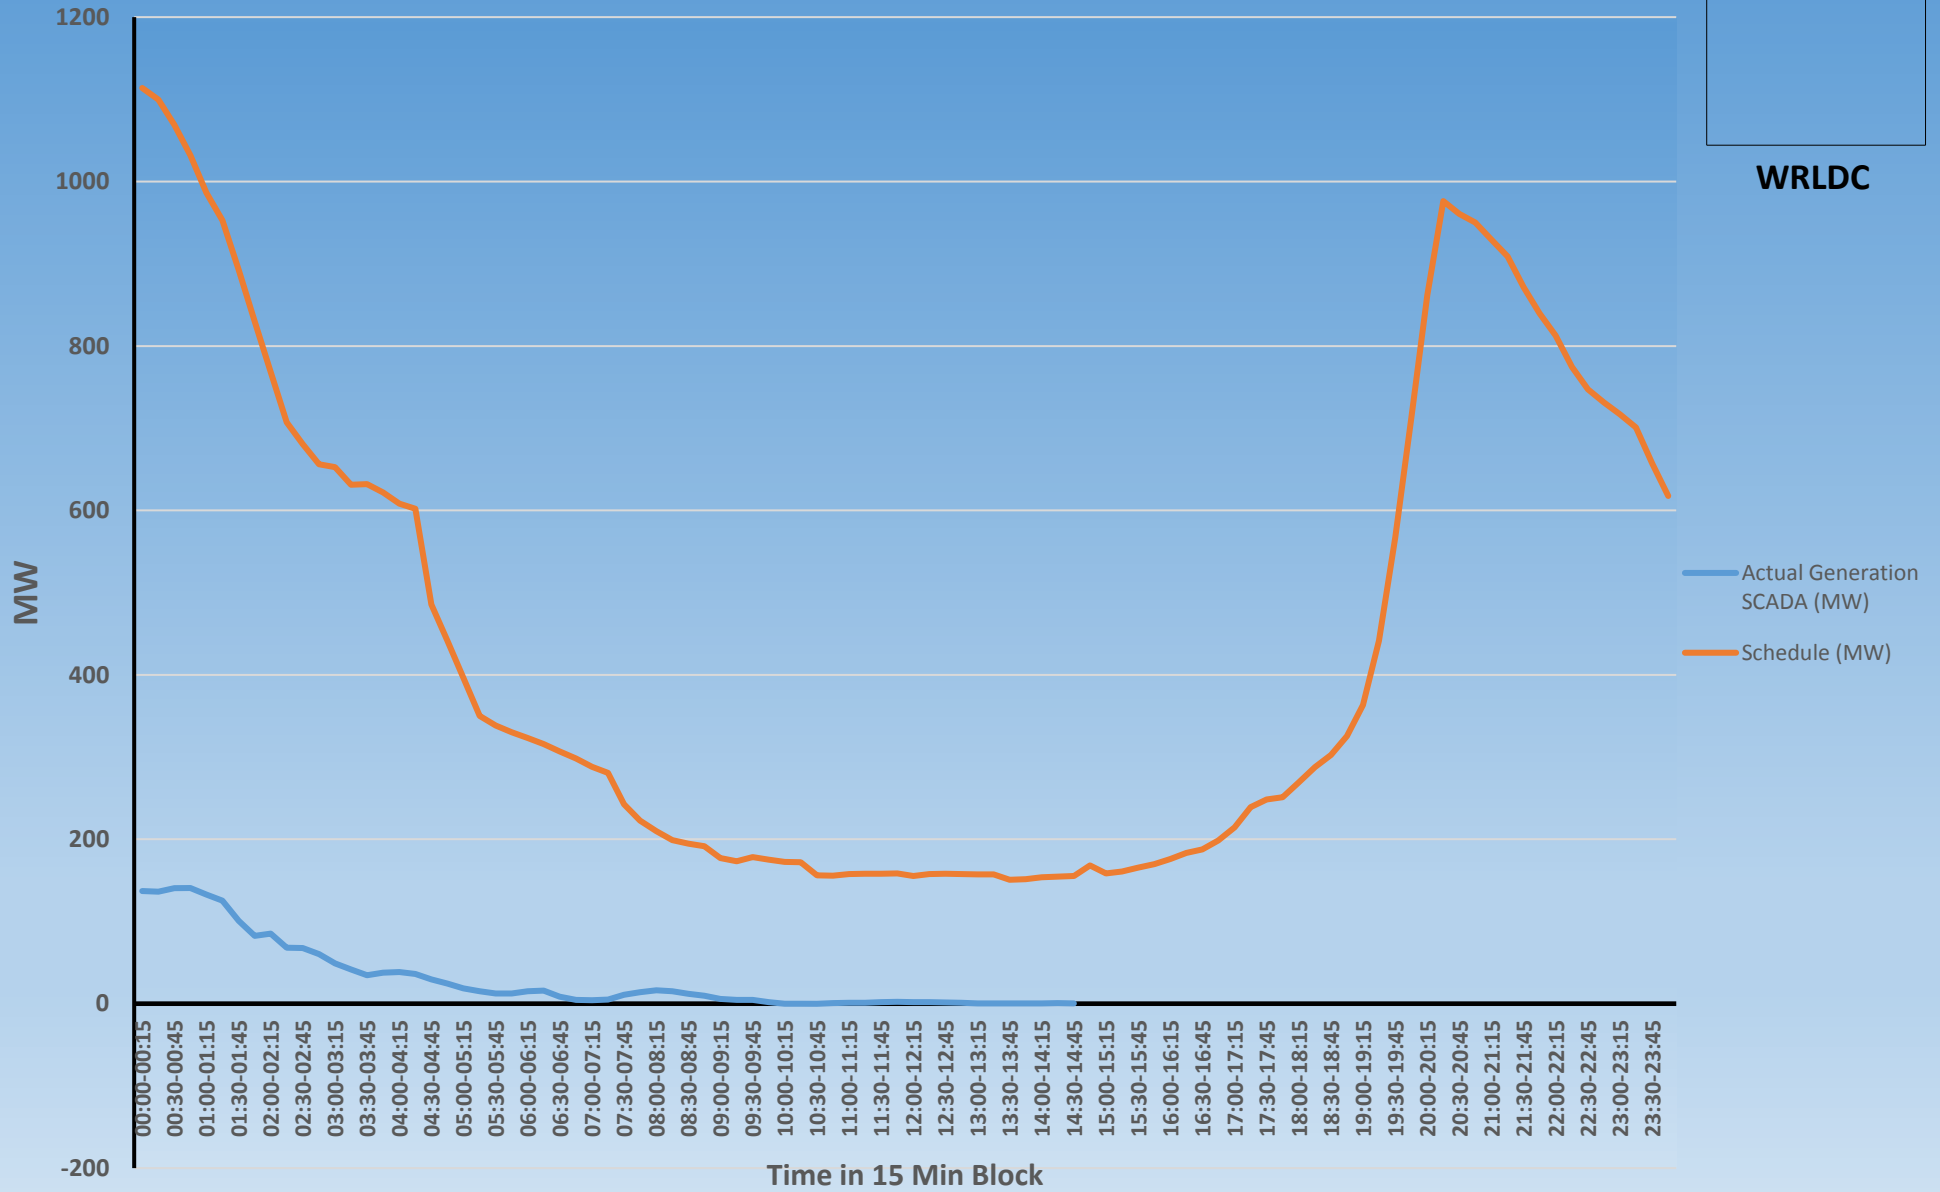

Forecast Vs Actual Wind Generation in Maharashtra on 01-06-2017 Last Updated at 15:14

WRLDC

Actual Generation SCADA (MW)
Schedule (MW)