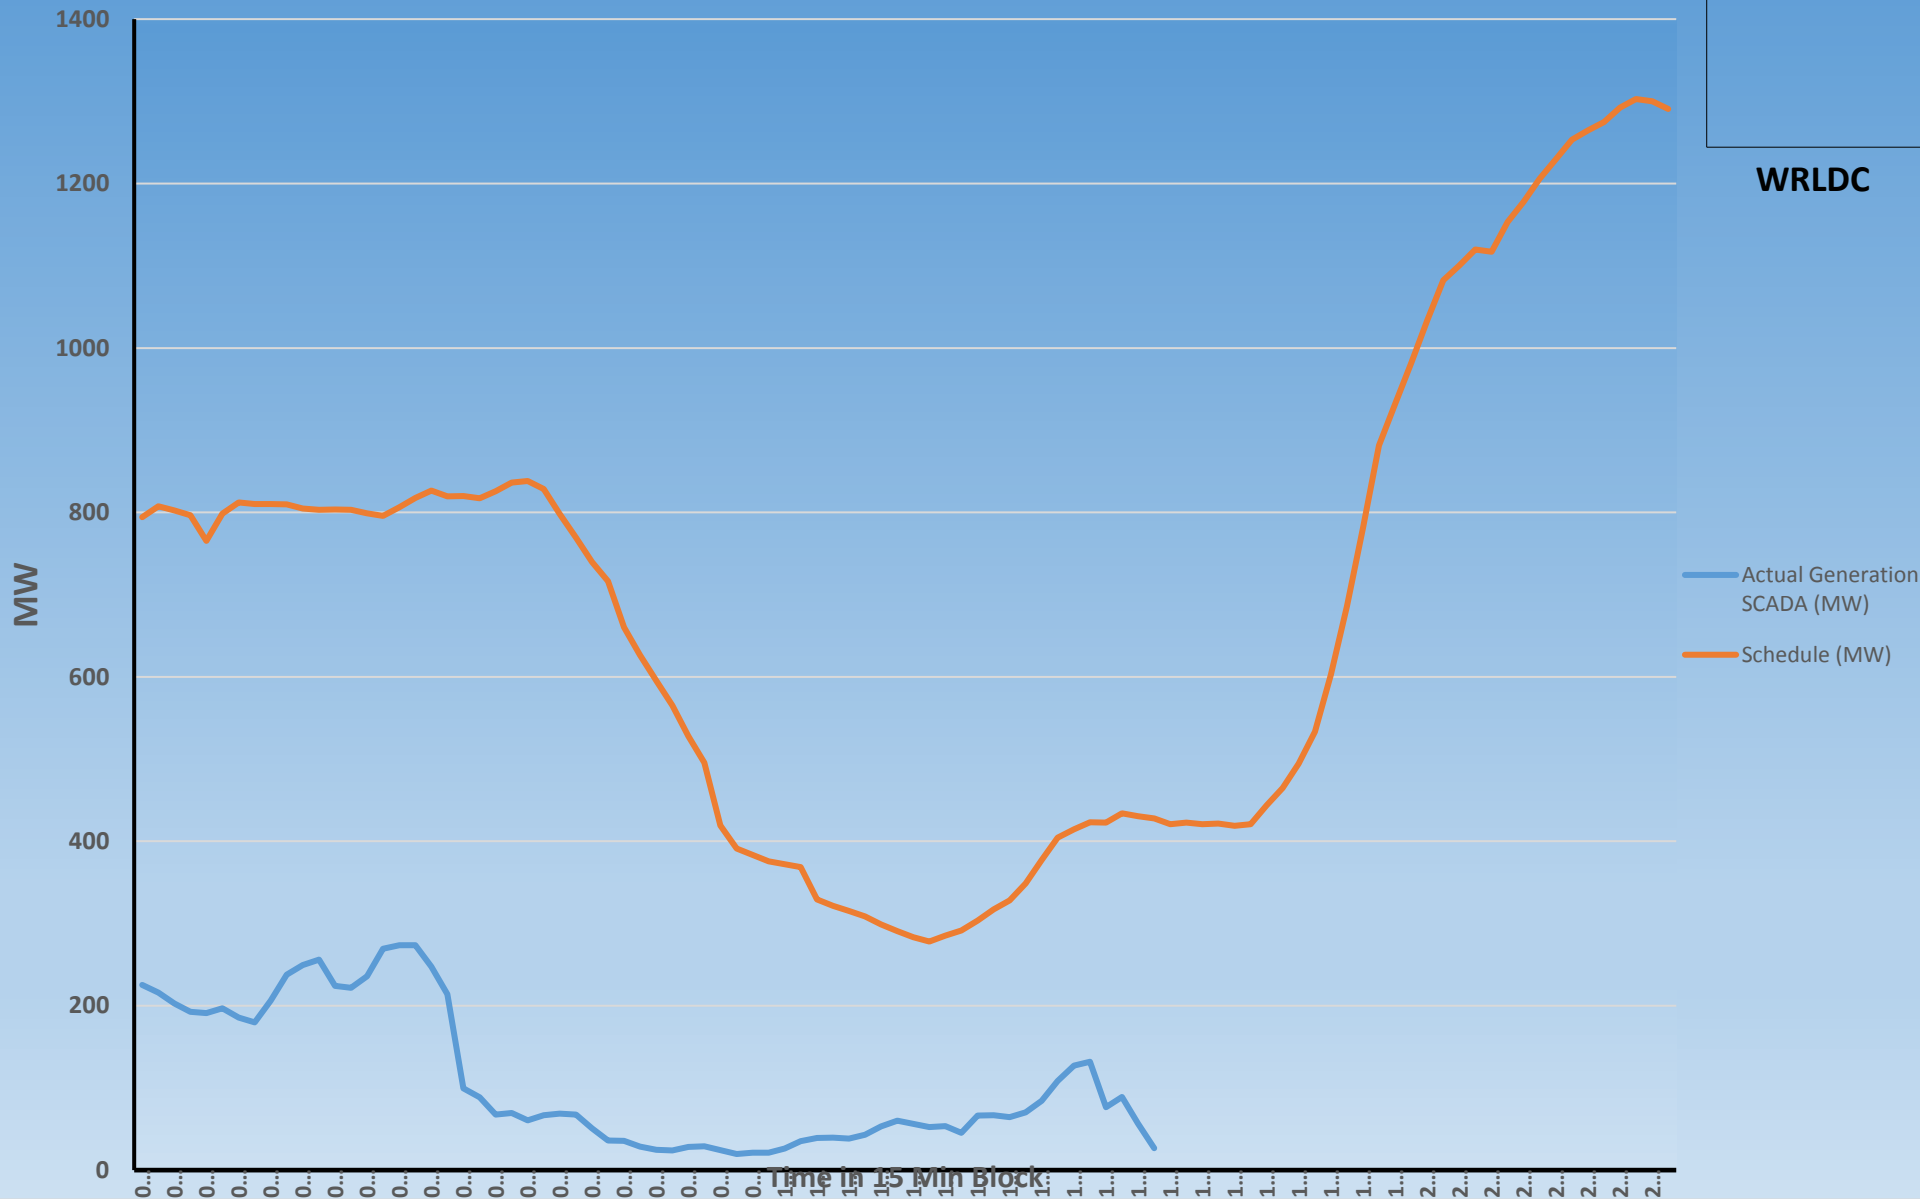

Forecast Vs Actual Wind Generation in Maharashtra on 03-06-2017 Last Updated at 16:14

WRLDC

Actual Generation SCADA (MW)  
Schedule (MW)