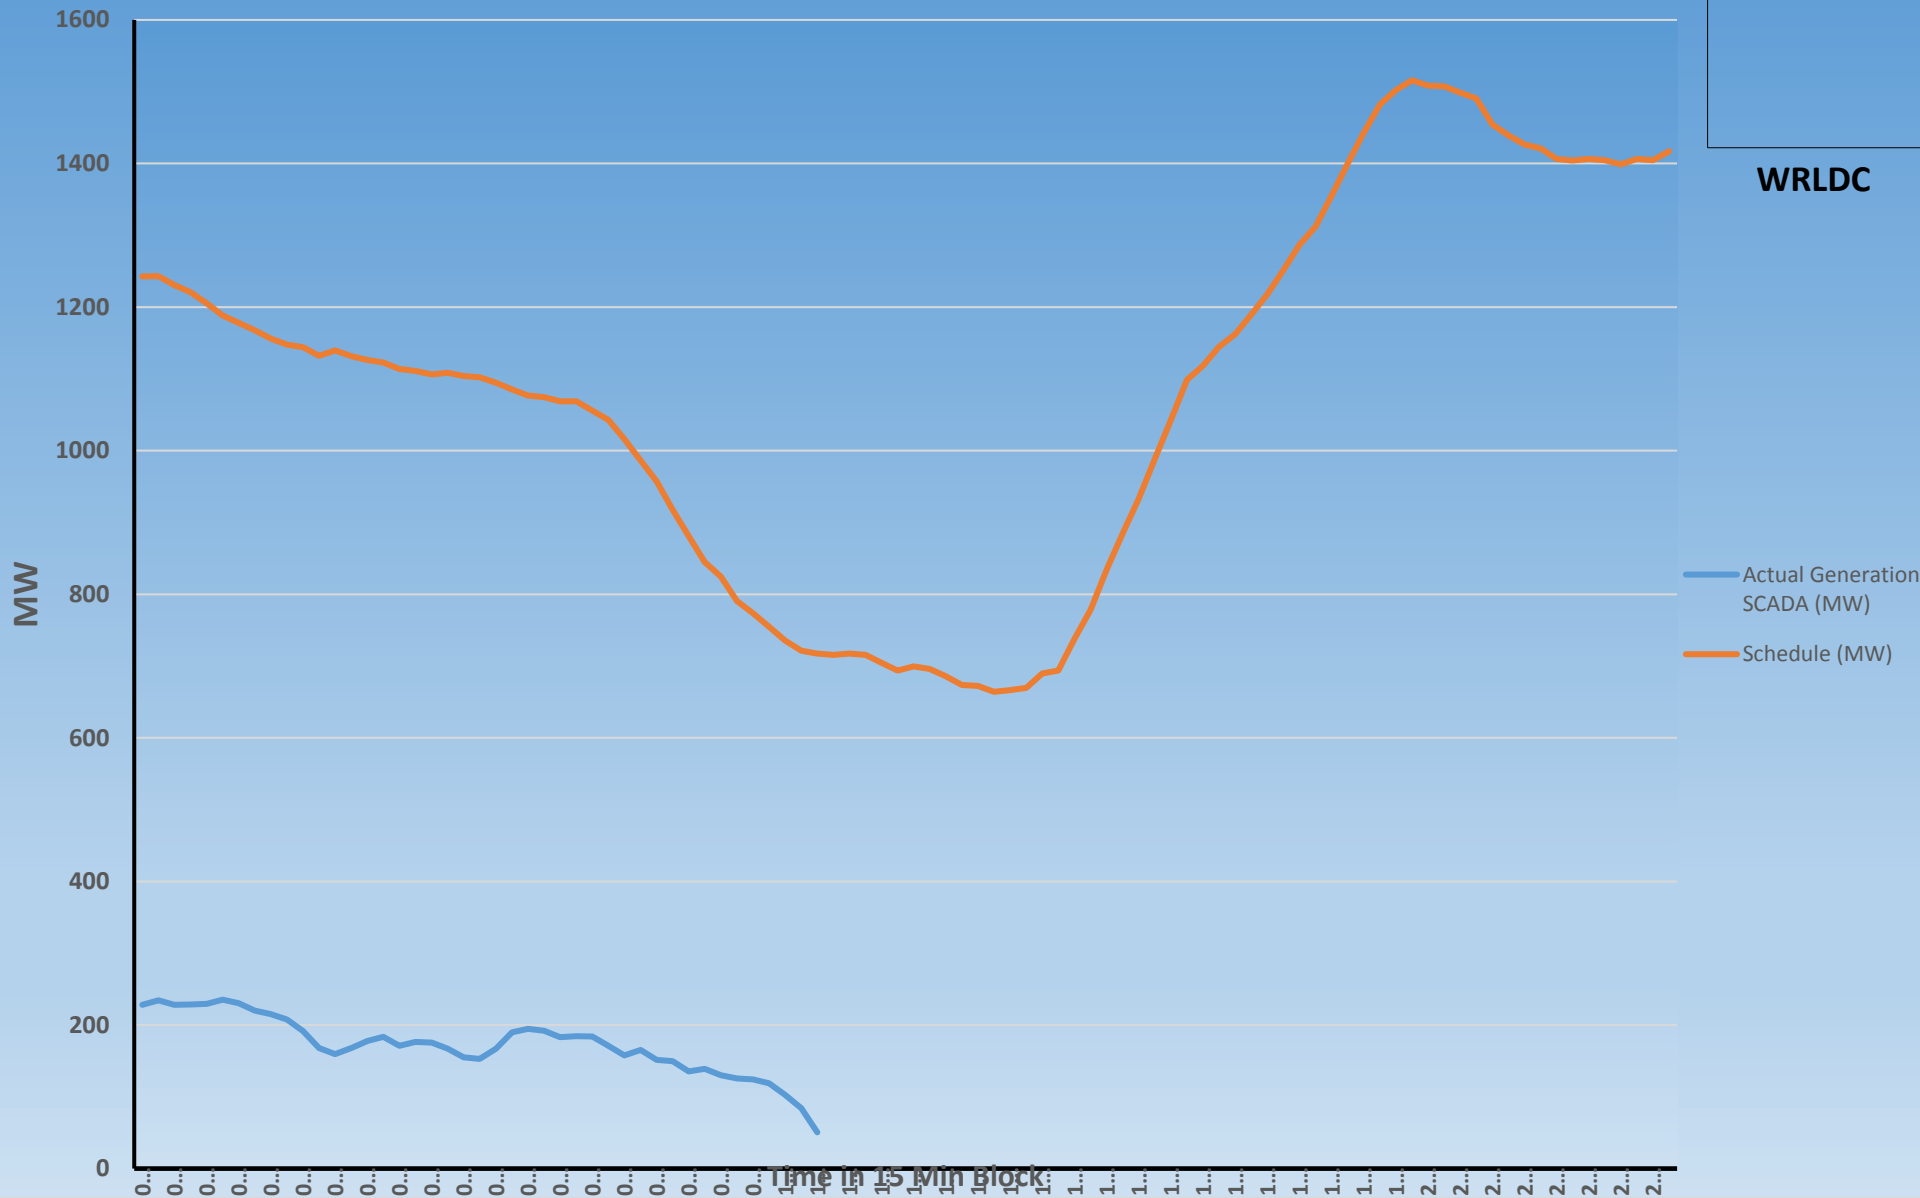

# Forecast Vs Actual Wind Generation in Maharashtra on 05-06-2017 Last Updated at 11:14

WRLDC

- Actual Generation SCADA (MW)
- Schedule (MW)