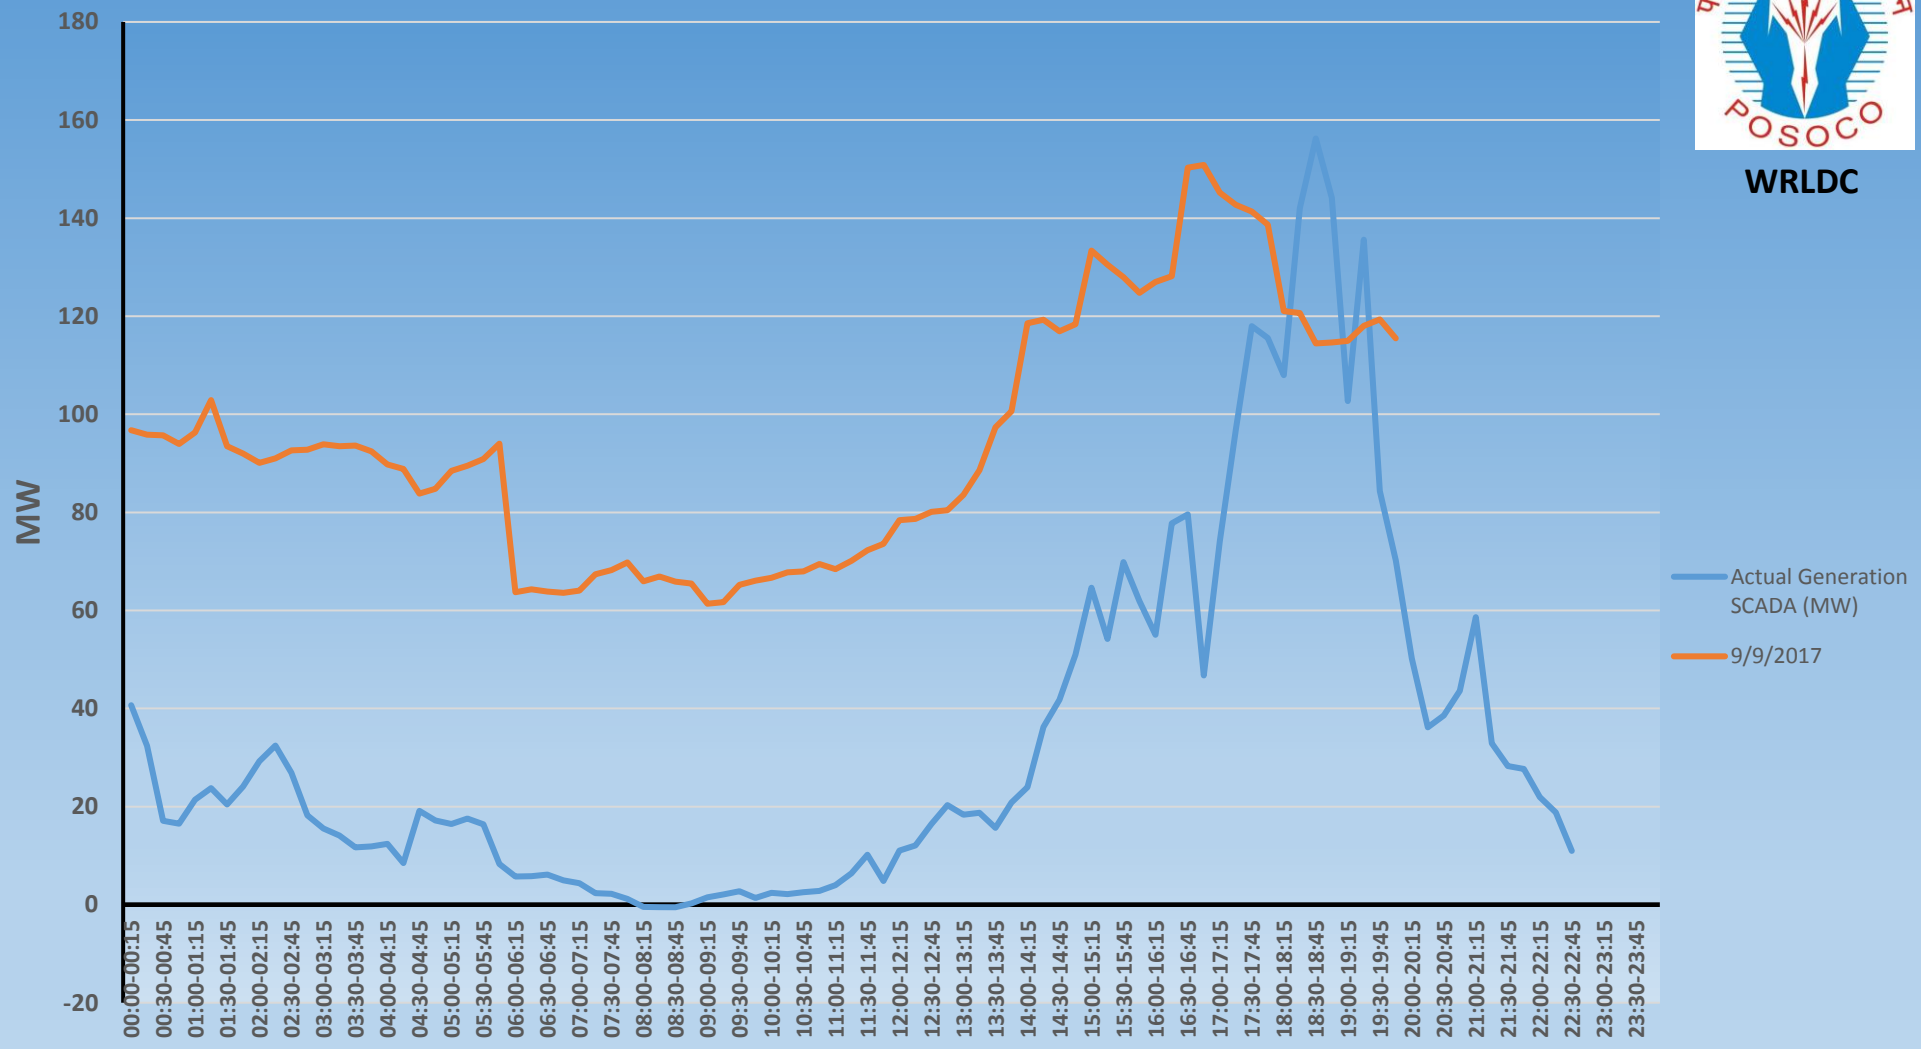

Forecast Vs Actual Wind Generation in Maharashtra on 09-09-2017 Last Updated at 23:14

WRLDC

Time in 15 Min Block