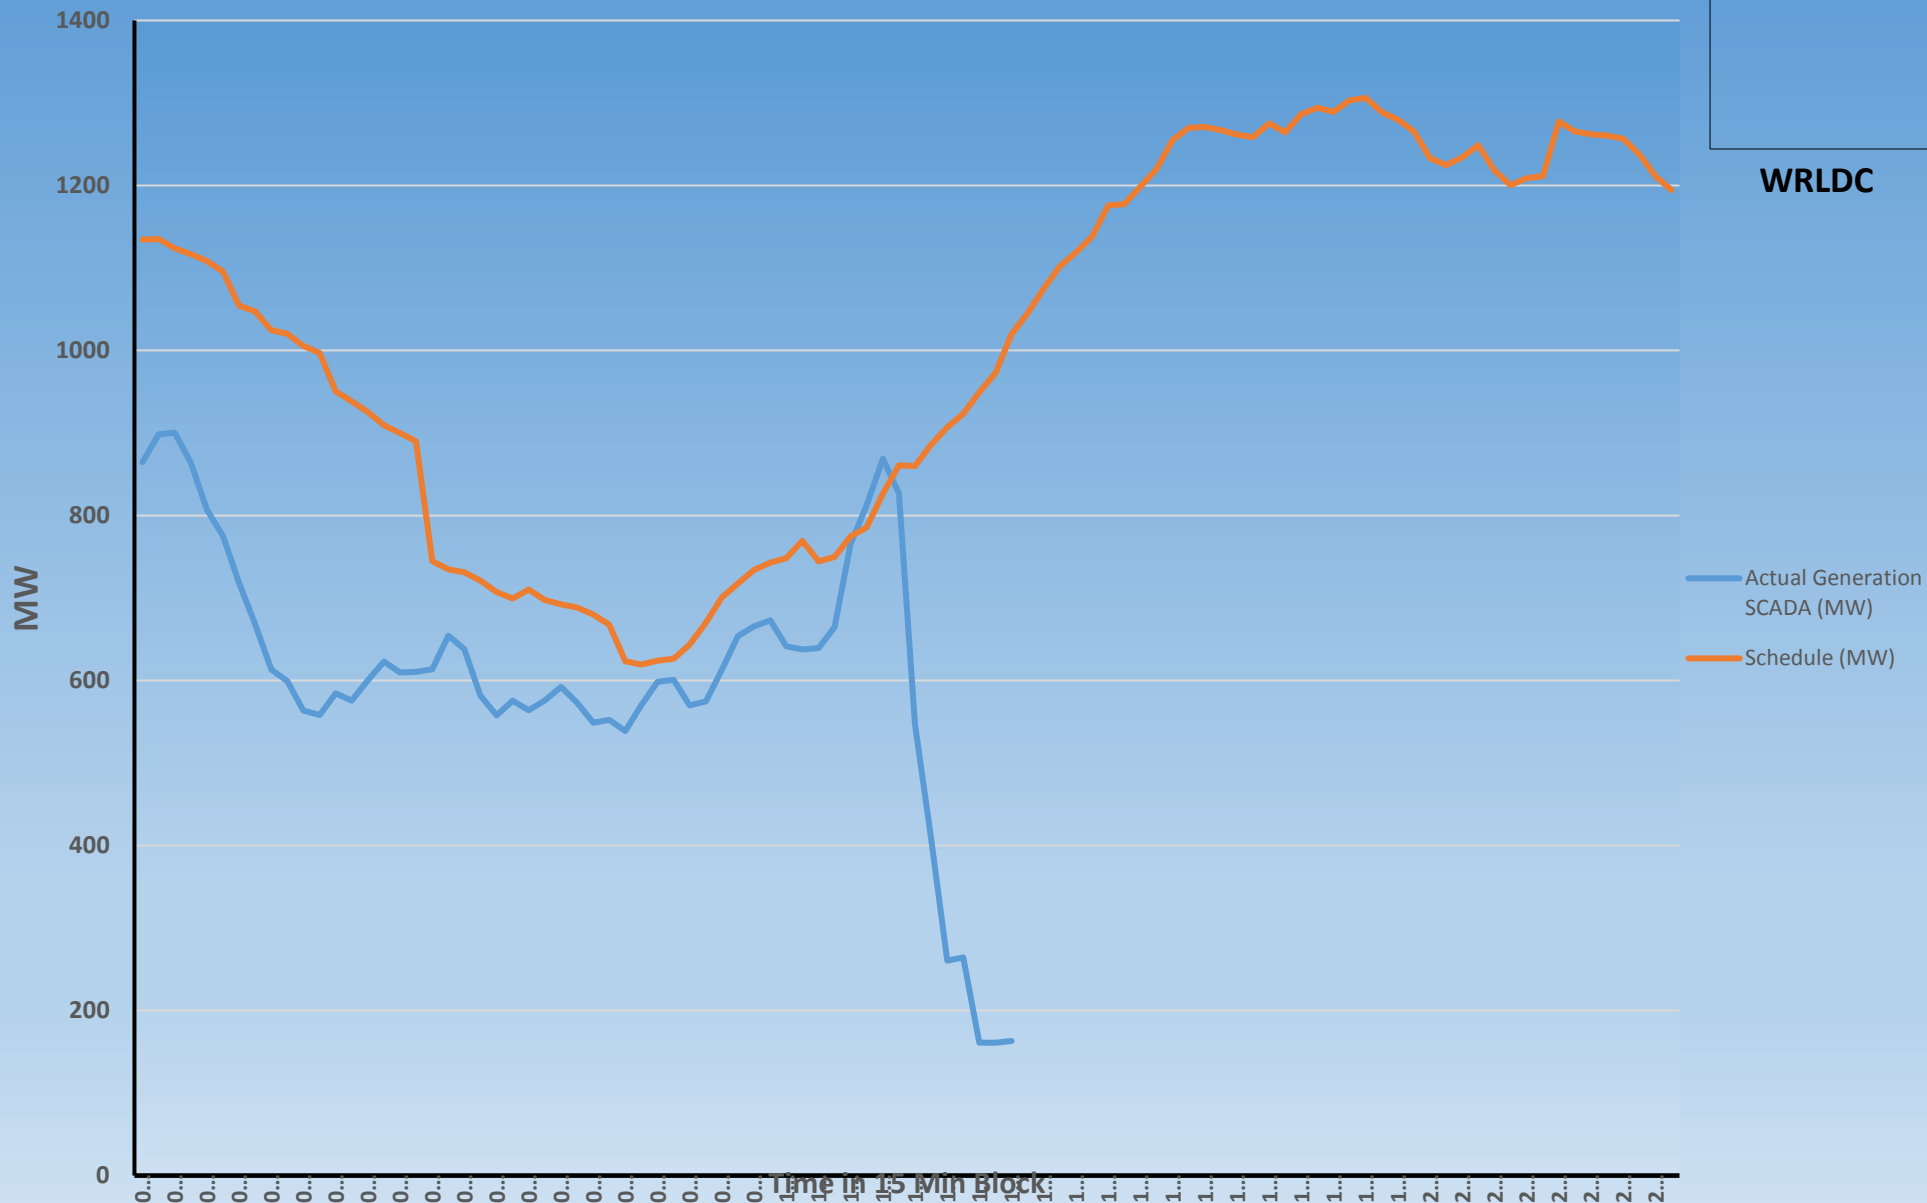

Forecast Vs Actual Wind Generation in Maharashtra on 19-07-2017 Last Updated at 14:14

WRLDC

Actual Generation SCADA (MW)
Schedule (MW)